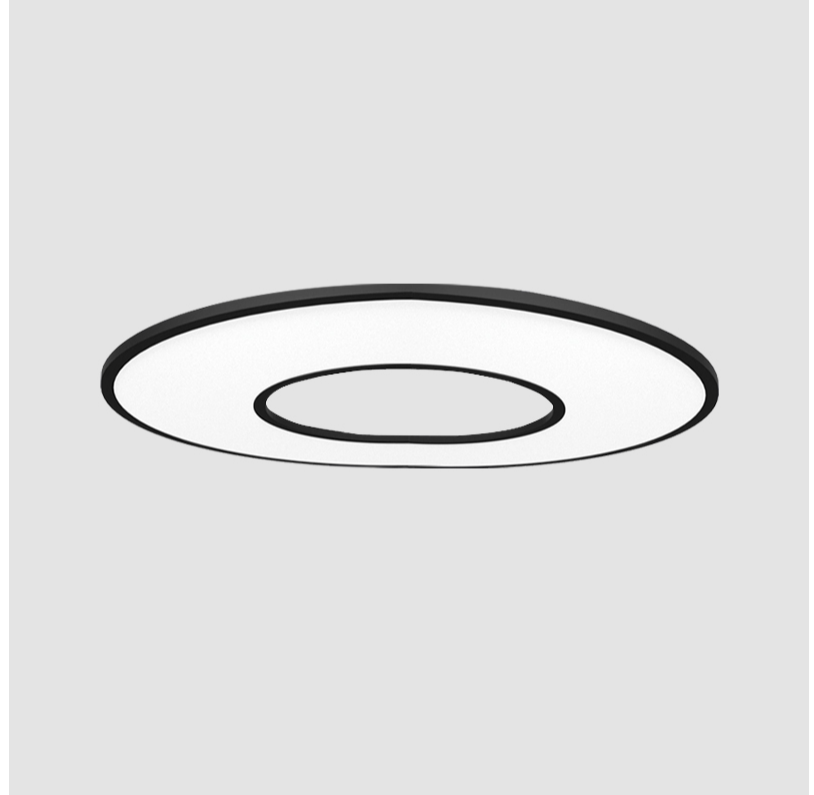

PROJECT
TYPE
SPECIFIER
QUANTITY
DATE

HARMONY RING SURFACE

A52036-

base number	Color	Finish	Diffuser
	Temperature	Options	Options

1. To build a product code in our configurator select the specify button on the base model # product page
2. To build a manual product code on this datasheet choose from the options listed below in blue font and add the suffix to the base model #

GENERAL

Series: Harmony Ring
Partner: Ivela
Division: Architectural
Installation: Surface
Product Type: Panels
Mounting Location: Ceiling
Light Distribution: Direct

PHYSICAL

Shape: Round
Diameter (mm): 899
Diameter (in): 35 3/8
Height (mm): 19
Height (in): 3/4
Diffuser: PMMA - Opal / Prismatic
Fixture Finish: WHI / BLK / GLD
Fixture Material: Aluminum

ELECTRICAL

Lamp Type: LED
Input Wattage (W): 56
Dimming: Tri-Mode (Non-Dimming and Phase Dimming (120Vac only) and 0-10V Dimming)
Driver Included: No
Driver Location: Remote
Driver Type: Constant Voltage - Universal
Driver Class: Class 2
Housing: ENCP 5 (ERP) ENCP 8 (SC Power)
Input Voltage (V): 120 - 277
Output Voltage (V): 24

LED

Color Temperature (°K): 2700 / 3000 / 3500 / 4000
Max. Delivered Lumen (lm): 4032 / 4200 / 4325 / 4452
Nominal Lumen (lm): 6720 / 7000 / 7208 / 7420
CRI: >93 CRI
Lamp Life (hrs): 50000

OPTICAL

RATINGS AND CERTIFICATIONS

Certified By: CSA Certified to UL and CSA Standards
IP rating: IP20

Ø420mm 16 9/16"

Ø899mm 35 3/8"